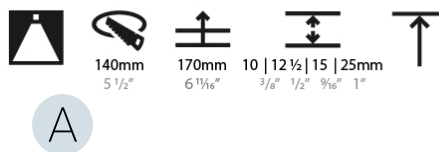

ELECTRICAL

Lamp Type: LED (Zhaga Standard)
Input Wattage (W): 28
Total Output Wattage (W): 26.4
Dimming: Tri-Mode (Non-Dimming and Phase Dimming (120Vac only) and 0-10V Dimming)
Driver Included: No
Driver Location: Recessed Housing
Driver Type: Constant Current - Universal
Driver Class: Class 2
Housing: See components
Input Voltage (V): 120 - 277
Constant Current (MA): 700

LED

Number of LEDs: 1
Color Temperature (°K): 2700 / 3000 / 3500 / 4000
Max. Delivered Lumen (lm): 2156 / 2244 / 2377 / 2425
Nominal Lumen (lm): 2909 / 3028 / 3208 / 2373
CRI: >90 CRI
Lamp Life (hrs): 50000
Upon Request: RGB-W Tunable White Special Color Temperature Special LED

OPTICAL

Reflector°: 18 / 34
Optic°: Lens Pack - No Lens / Linear Spread Lens / Honeycomb / Spread Lens
Adjustability: Fixed
Upon Request: Special Beam Angles

RATINGS AND CERTIFICATIONS

382, F 416-247-9319, www.zaneen.com
Certified and tested for North American standards at the end of the existing Model #. For assistance on 'custom' specifications, contact zteam@zaneen.com.
In a constant effort to supply the best product, we reserve the right to change specifications or materials without notice. The most recent specification sheets are found at zaneen.com
IP rating: IP20