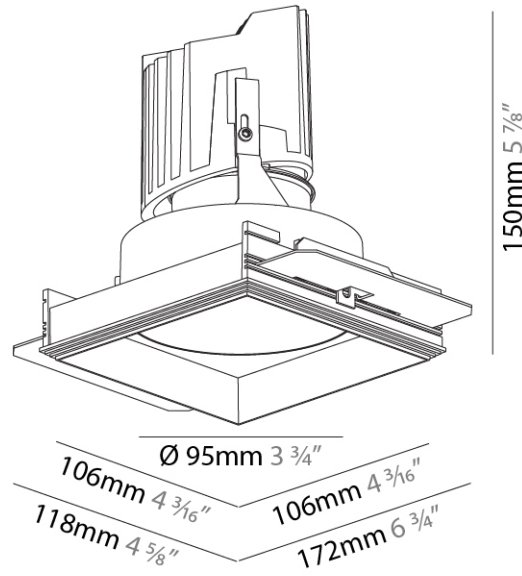

ELECTRICAL

Lamp Type: LED (Zhaga Standard)
Input Wattage (W): 15.5
Total Output Wattage (W): 14.5
Dimming: Tri-Mode (Non-Dimming and Phase Dimming (120Vac only) and 0-10V Dimming)
Driver Included: No
Driver Location: Recessed Housing
Driver Type: Constant Current - Universal
Driver Class: Class 2
Housing: See components
Input Voltage (V): 120 - 277
Constant Current (MA): 500

LED

Number of LEDs: 1
Color Temperature (°K): 2700 / 3000 / 3500 / 4000
Max. Delivered Lumen (lm): 940 / 980 / 1029 / 1050
Nominal Lumen (lm): 1386 / 1438 / 1511 / 1542
CRI: >90 CRI
Efficiency (%): 87.9 / 88.4 / 87.9
Lamp Life (hrs): 50000
Upon Request: RGB-W Tunable White Special Color Temperature Special LED

OPTICAL

Reflector: 20 / 40 / 60
Upon Request: Special Beam Angles

RATINGS AND CERTIFICATIONS

Available for international specifications by adding 'INT' at the end of the existing Model #. For assistance on 'custom' specifications, contact zteam@zaneen.com. In a constant effort to supply the best product, we reserve the right to change specifications or materials without notice. The most recent specification sheets are found at zaneen.com

IP rating: IP20