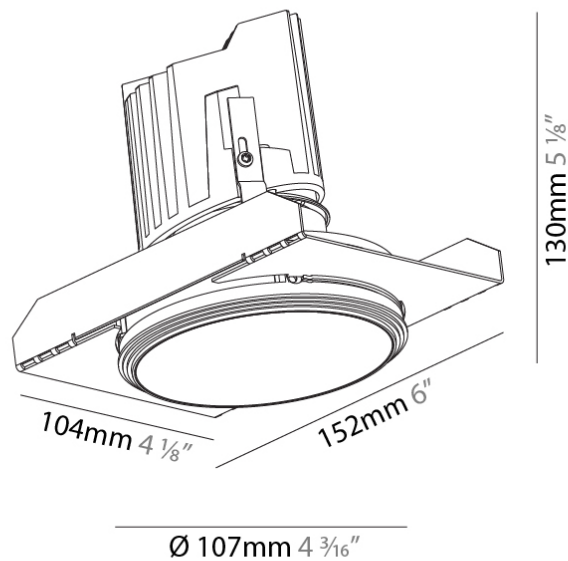

ELECTRICAL

Lamp Type: LED (Zhaga Standard)
Input Wattage (W): 13
Total Output Wattage (W): 11.8
Dimming: Tri-Mode (Non-Dimming and Phase Dimming (120Vac only) and 0-10V Dimming)
Driver Included: No
Driver Location: Recessed Housing
Driver Type: Constant Current - Universal
Driver Class: Class 2
Housing: See components
Input Voltage (V): 120 - 277
Constant Current (MA): 350

LED

Number of LEDs: 1
Color Temperature (°K): 2700 / 3000 / 3500 / 4000
Max. Delivered Lumen (lm): 876 / 909 / 955 / 974
Nominal Lumen (lm): 1304 / 1352 / 1421 / 1450
CRI: >90 CRI
Efficiency (%): 87.9 / 88.4 / 87.9
Lamp Life (hrs): 50000
Upon Request: RGB-W Tunable White Special Color Temperature Special LED

OPTICAL

Reflector°: 18 / 42 / 60
Optic°: Lens Pack - No Lens / Linear Spread Lens / Honeycomb / Spread Lens
Upon Request: Special Beam Angles

RATINGS AND CERTIFICATIONS

382, F 416-247-9319, www.zaneen.com

Created by Zaneen Lighting for North American Standards. At the end of the existing Model #. For assistance on 'custom' specifications, contact zteam@zaneen.com. In a constant effort to supply the best product, we reserve the right to change specifications or materials without notice. The most recent specification sheets are found at zaneen.com

IP rating: IP20