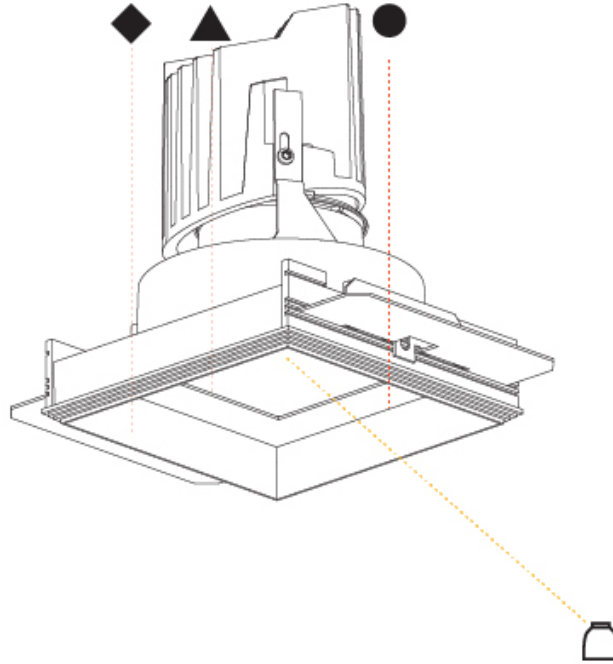

## BIONIQ SQUARE DEEP COMFORT TRIMLESS

A35533-

PROJECT \_\_\_\_\_

TYPE \_\_\_\_\_

SPECIFIER \_\_\_\_\_

QUANTITY \_\_\_\_\_

DATE \_\_\_\_\_

PROJECT \_\_\_\_\_  
 TYPE \_\_\_\_\_  
 SPECIFIER \_\_\_\_\_  
 QUANTITY \_\_\_\_\_  
 DATE \_\_\_\_\_