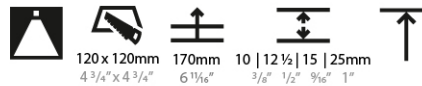

ELECTRICAL

Lamp Type: LED (Zhaga Standard)
Input Wattage (W): 15.5
Total Output Wattage (W): 14.5
Dimming: Tri-Mode (Non-Dimming and Phase Dimming (120Vac only) and 0-10V Dimming)
Driver Included: No
Driver Location: Recessed Housing
Driver Type: Constant Current - Universal
Driver Class: Class 2
Housing: See components
Input Voltage (V): 120 - 277
Constant Current (MA): 500

LED

Number of LEDs: 1
Color Temperature (°K): 2700 / 3000 / 3500 / 4000
Max. Delivered Lumen (lm): 940 / 980 / 1029 / 1050
Nominal Lumen (lm): 1386 / 1438 / 1511 / 1542
CRI: >90 CRI
Efficiency (%): 87.9 / 88.4 / 87.9
Lamp Life (hrs): 50000
Upon Request: RGB-W Tunable White Special Color Temperature Special LED

OPTICAL

Reflector: 20 / 40 / 60
Upon Request: Special Beam Angles

RATINGS AND CERTIFICATIONS

Available for international specifications by adding 'INT' at the end of the existing Model #. For assistance on 'custom' specifications, contact zteam@zaneen.com. In a constant effort to supply the best product, we reserve the right to change specifications or materials without notice. The most recent specification sheets are found at zaneen.com

IP rating: IP20