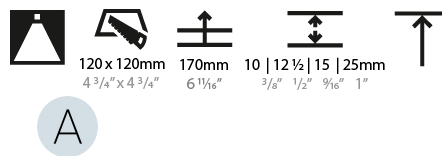

PHYSICAL

Diameter (mm): 95
Diameter (in): 3 3/4
Length (mm): 106
Length (in): 4 3/16
Width (mm): 106
Width (in): 4 3/16
Height (mm): 150
Height (in): 5 7/8
Ceiling Thickness (mm): 10 / 12.5 / 15 / 25
Ceiling Thickness (in): 3/8 or 1/2 or 9/16 or 1
Min. Recessing Depth (mm): 170
Min. Recessing Depth (in): 6 11/16
Light Distribution: Downlight
Weight (kg): 0.688
Weight (lbs): 1.52

Fixture Finish: SSR / BKV / CWI / CRY / HAB / LAG / UFT / ITA / RUA / RUR / MIC / FTG / MYG / TWT / LOD / PUS / FRO / FUP / KIA / POP / BLS / SPG / MEY / GOH / GUM / CHC / COM / ABZ / JAG / OBR / MOS / ROR

Fixture Material: Aluminum Die Cast
Cut-out Measurements: 120mm / 4 3/4" x 120mm / 4 3/4"
Upon Request: Unique Ceiling Thickness

ELECTRICAL

Lamp Type: LED (Zhaga Standard)
Input Wattage (W): 16.5
Total Output Wattage (W): 14.7
Dimming: Dali Dimming
Driver Included: No
Driver Location: Recessed Housing
Driver Type: Constant Current - 120Vac
Driver Class: Class 2
Housing: See Components
Input Voltage (V): 120
Constant Current (MA): 350

LED

Number of LEDs: 1
Color Temperature (°K): Warm Dim
Max. Delivered Lumen (lm): 770
Nominal Lumen (lm): 1140
CRI: >90 CRI
Lamp Life (hrs): 50000
Upon Request: RGB-W Tunable White Special Color Temperature Special LED

OPTICAL

Reflector: 20 / 40 / 60
Upon Request: Special Beam Angles

RATINGS AND CERTIFICATIONS
Zaneen Group, Inc. 6260 F 1600 988-3382, F 416-247-9319, www.zaneen.com

Certified By: Certified for North American Standards
In a constant effort to supply the best product, we reserve the right to change specifications or materials without notice. The most recent specification sheets are found at zaneen.com