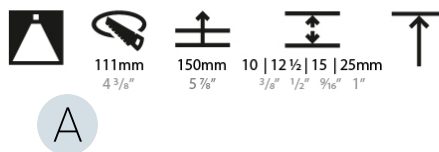

ELECTRICAL

Lamp Type: LED (Zhaga Standard)
Input Wattage (W): 13
Total Output Wattage (W): 11.8
Dimming: Tri-Mode (Non-Dimming and Phase Dimming (120Vac only) and 0-10V Dimming)
Driver Included: No
Driver Location: Recessed Housing
Driver Type: Constant Current - Universal
Driver Class: Class 2
Housing: See components
Input Voltage (V): 120 - 277
Constant Current (MA): 350

LED

Number of LEDs: 1
Color Temperature (°K): 2700 / 3000 / 3500 / 4000
Max. Delivered Lumen (lm): 876 / 909 / 955 / 974
Nominal Lumen (lm): 1304 / 1352 / 1421 / 1450
CRI: >90 CRI
Efficiency (%): 87.9 / 88.4 / 87.9
Lamp Life (hrs): 50000
Upon Request: RGB-W Tunable White Special Color Temperature Special LED

OPTICAL

Reflector°: 18 / 42 / 60
Optic°: Lens Pack - No Lens / Linear Spread Lens / Honeycomb / Spread Lens
Upon Request: Special Beam Angles

RATINGS AND CERTIFICATIONS

382, F 416-247-9319, www.zaneen.com

Created by Zaneen Lighting for North American Standards. At the end of the existing Model #. For assistance on 'custom' specifications, contact zteam@zaneen.com. In a constant effort to supply the best product, we reserve the right to change specifications or materials without notice. The most recent specification sheets are found at zaneen.com

IP rating: IP20