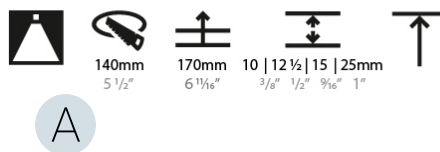

ELECTRICAL

Lamp Type: LED (Zhaga Standard)
Input Wattage (W): 13.2 / 16.5
Total Output Wattage (W): 12.1 / 14.7
Dimming: Tri-Mode (Non-Dimming and Phase Dimming (120Vac only) and 0-10V Dimming)
Driver Included: No
Driver Location: Recessed Housing
Driver Type: Constant Current - Universal
Driver Class: Class 2
Housing: See components
Input Voltage (V): 120 - 277
Constant Current (MA): 350

LED

Number of LEDs: 1
Color Temperature (°K): 2700 / 3000 / 3500 / 4000
Max. Delivered Lumen (lm): 814 / 877 / 911 / 930
Nominal Lumen (lm): 1246 / 1342 / 1396 / 1424
CRI: >90 CRI
Efficiency (%): 90.5
Lamp Life (hrs): 50000
Upon Request: RGB-W Tunable White Special Color Temperature Special LED

OPTICAL

Reflector°: 10
Optic°: Lens Pack - No Lens / Linear Spread Lens / Honeycomb / Spread Lens
Upon Request: Special Beam Angles

RATINGS AND CERTIFICATIONS

382, F 416-247-9319, www.zaneen.com

Created by Interchange for North American Standards at the end of the existing Model #. For assistance on 'custom' specifications, contact zteam@zaneen.com. In a constant effort to supply the best product, we reserve the right to change specifications or materials without notice. The most recent specification sheets are found at zaneen.com

IP rating: IP20