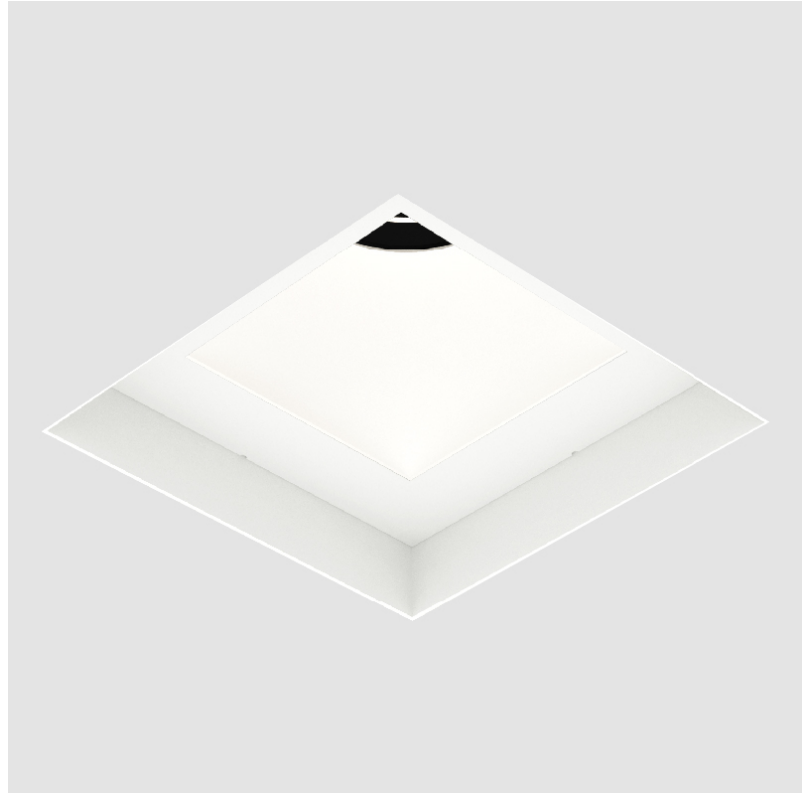

PHYSICAL

Shape: Square
Length (mm): 106
Length (in): 4 ³/₁₆
Width (mm): 106
Width (in): 4 ³/₁₆
Height (mm): 150
Height (in): 5 ⁷/₈
Ceiling Thickness (mm): 10 / 12.5 / 15 / 25
Ceiling Thickness (in): 3/8 or 1/2 or 9/16 or 1
Min. Recessing Depth (mm): 170
Min. Recessing Depth (in): 6 ¹¹/₁₆
Light Distribution: Downlight
Weight (kg): 0.717
Weight (lbs): 1.58
Fixture Finish: SSR / BKV / CWI / CRY / HAB / LAG / UFT / ITA / RUA / RUR / MIC / FTG / MYG / TWT / LOD / PUS / FRO / FUP / KIA / POP / BLS / SPG / MEY / GOH / GUM / CHC / COM / ABZ / JAG / OBR / MOS / ROR
Fixture Material: Aluminum Die Cast
Cut-out Measurements: 120mm / 4 3/4" x 120mm / 4 3/4"
Upon Request: Unique Ceiling Thickness

ELECTRICAL

Lamp Type: LED (Zhaga Standard)
Input Wattage (W): 15.5
Total Output Wattage (W): 14.5
Dimming: Tri-Mode (Non-Dimming and Phase Dimming (120Vac only) and 0-10V Dimming)
Driver Included: No
Driver Location: Recessed Housing
Driver Type: Constant Current - Universal
Driver Class: Class 2
Housing: See components
Input Voltage (V): 120 - 277
Constant Current (MA): 500

LED

Number of LEDs: 1
Color Temperature (°K): 2700 / 3000 / 3500 / 4000
Max. Delivered Lumen (lm): 940 / 980 / 1029 / 1050
Nominal Lumen (lm): 1386 / 1438 / 1511 / 1542
CRI: >90 CRI
Efficiency (%): 87.9 / 88.4 / 87.9
Lamp Life (hrs): 50000
Upon Request: RGB-W Tunable White Special Color Temperature Special LED

OPTICAL

Reflector: 20 / 40 / 60
Upon Request: Special Beam Angles

RATINGS AND CERTIFICATIONS

120 x 120mm
4 3/4" x 4 3/4"
170mm
6 11/16"
10 | 12 1/2 | 15 | 25mm
3/8" | 1/2" | 9/16" | 1"