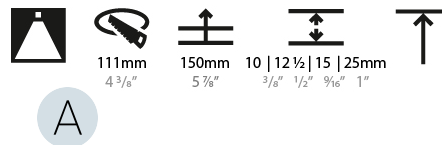

PHYSICAL

Shape: Round
Diameter (mm): 107
Diameter (in): 4 3/16
Height (mm): 130
Height (in): 5 1/8
Ceiling Thickness (mm): 10 / 12.5 / 15 / 25
Ceiling Thickness (in): 3/8 or 1/2 or 9/16 or 1
Min. Recessing Depth (mm): 150
Min. Recessing Depth (in): 5 7/8
Light Distribution: Downlight
Weight (kg): 0.646
Weight (lbs): 1.42
Fixture Finish: SSR / BKV / CWI / CRY / HAB / LAG / UFT / ITA / RUA / RUR / MIC / FTG / MYG / TWT / LOD / PUS / FRO / FUP / KIA / POP / BLS / SPG / MEY / GOH / GUM / CHC / COM / ABZ / JAG / OBR / MOS / ROR
Fixture Material: Aluminum Die Cast
Cut-out Measurements: Ø 111mm / 4 3/8"
Upon Request: Unique Ceiling Thickness

ELECTRICAL

Lamp Type: LED (Zhaga Standard)
Input Wattage (W): 15
Total Output Wattage (W): 14.7
Dimming: Dali Dimming
Driver Included: No
Driver Location: Recessed Housing
Driver Type: Constant Current - 120Vac
Driver Class: Class 2
Housing: See components
Input Voltage (V): 120
Constant Current (MA): 350

LED

Number of LEDs: 1
Color Temperature (°K): Warm Dim
Max. Delivered Lumen (lm): 766
Nominal Lumen (lm): 1140
CRI: >90 CRI
Lamp Life (hrs): 50000
Upon Request: RGB-W Tunable White Special Color Temperature Special LED

OPTICAL

Reflector°: 18 / 42 / 60
Optic°: Lens Pack - No Lens / Linear Spread Lens / Honeycomb / Spread Lens
Upon Request: Special Beam Angles

RATINGS AND CERTIFICATIONS