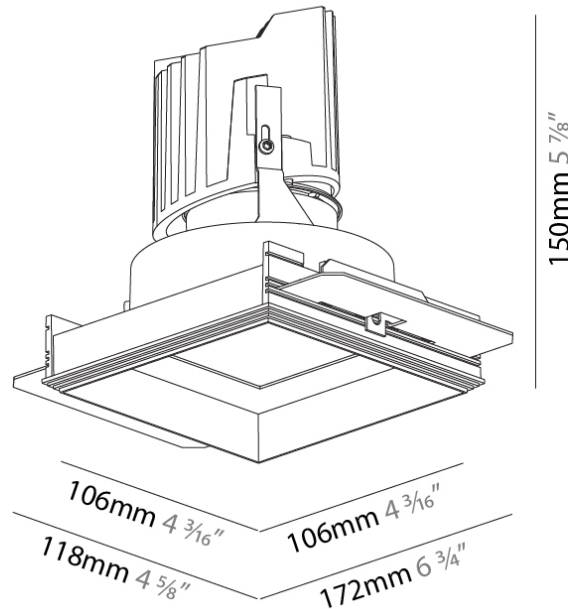

PHYSICAL

Shape: Square
Length (mm): 106
Length (in): 4 ³/₁₆
Width (mm): 106
Width (in): 4 ³/₁₆
Height (mm): 150
Height (in): 5 ⁷/₈
Ceiling Thickness (mm): 10 / 12.5 / 15 / 25
Ceiling Thickness (in): 3/8 or 1/2 or 9/16 or 1
Min. Recessing Depth (mm): 170
Min. Recessing Depth (in): 6 ¹¹/₁₆
Light Distribution: Downlight
Weight (kg): 0.717
Weight (lbs): 1.58
Fixture Finish: SSR / BKV / CWI / CRY / HAB / LAG / UFT / ITA / RUA / RUR / MIC / FTG / MYG / TWT / LOD / PUS / FRO / FUP / KIA / POP / BLS / SPG / MEY / GOH / GUM / CHC / COM / ABZ / JAG / OBR / MOS / ROR
Fixture Material: Aluminum Die Cast
Cut-out Measurements: 120mm / 4 3/4" x 120mm / 4 3/4"
Upon Request: Unique Ceiling Thickness

ELECTRICAL

Lamp Type: LED (Zhaga Standard)
Input Wattage (W): 15.5
Total Output Wattage (W): 14.5
Dimming: Tri-Mode (Non-Dimming and Phase Dimming (120Vac only) and 0-10V Dimming)
Driver Included: No
Driver Location: Recessed Housing
Driver Type: Constant Current - Universal
Driver Class: Class 2
Housing: See components
Input Voltage (V): 120 - 277
Constant Current (MA): 500

LED

Number of LEDs: 1
Color Temperature (°K): 2700 / 3000 / 3500 / 4000
Max. Delivered Lumen (lm): 940 / 980 / 1029 / 1050
Nominal Lumen (lm): 1386 / 1438 / 1511 / 1542
CRI: >90 CRI
Efficiency (%): 87.9 / 88.4 / 87.9
Lamp Life (hrs): 50000
Upon Request: RGB-W Tunable White Special Color Temperature Special LED

OPTICAL

Reflector: 20 / 40 / 60
Upon Request: Special Beam Angles

RATINGS AND CERTIFICATIONS

120 x 120mm
4 3/4" x 4 3/4"
170mm
6 11/16"
10 | 12 1/2 | 15 | 25mm
3/8" | 1/2" | 9/16" | 1"